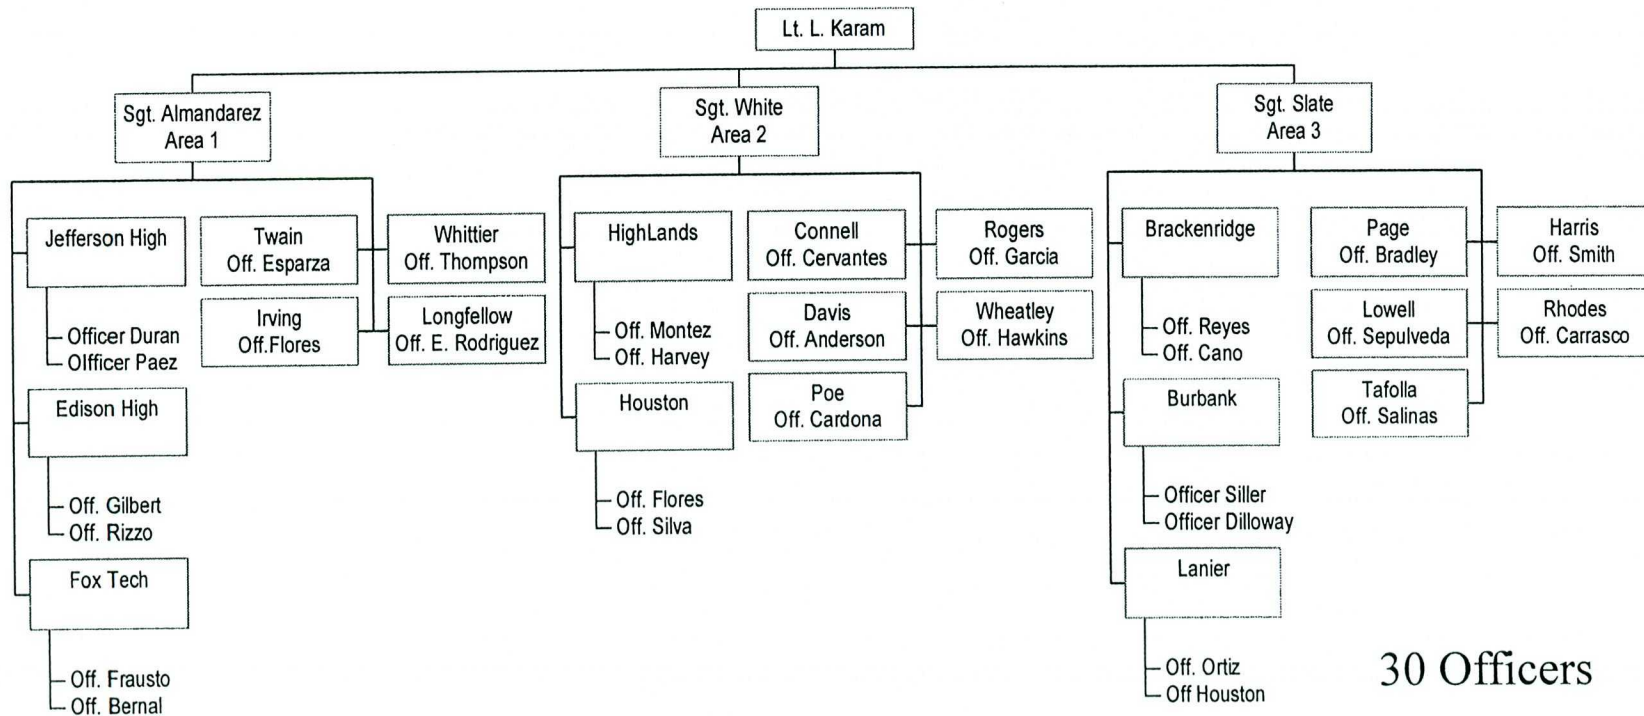

Campus Operations

Field Operations

Patrol = 18

Special Operations

7=Officers