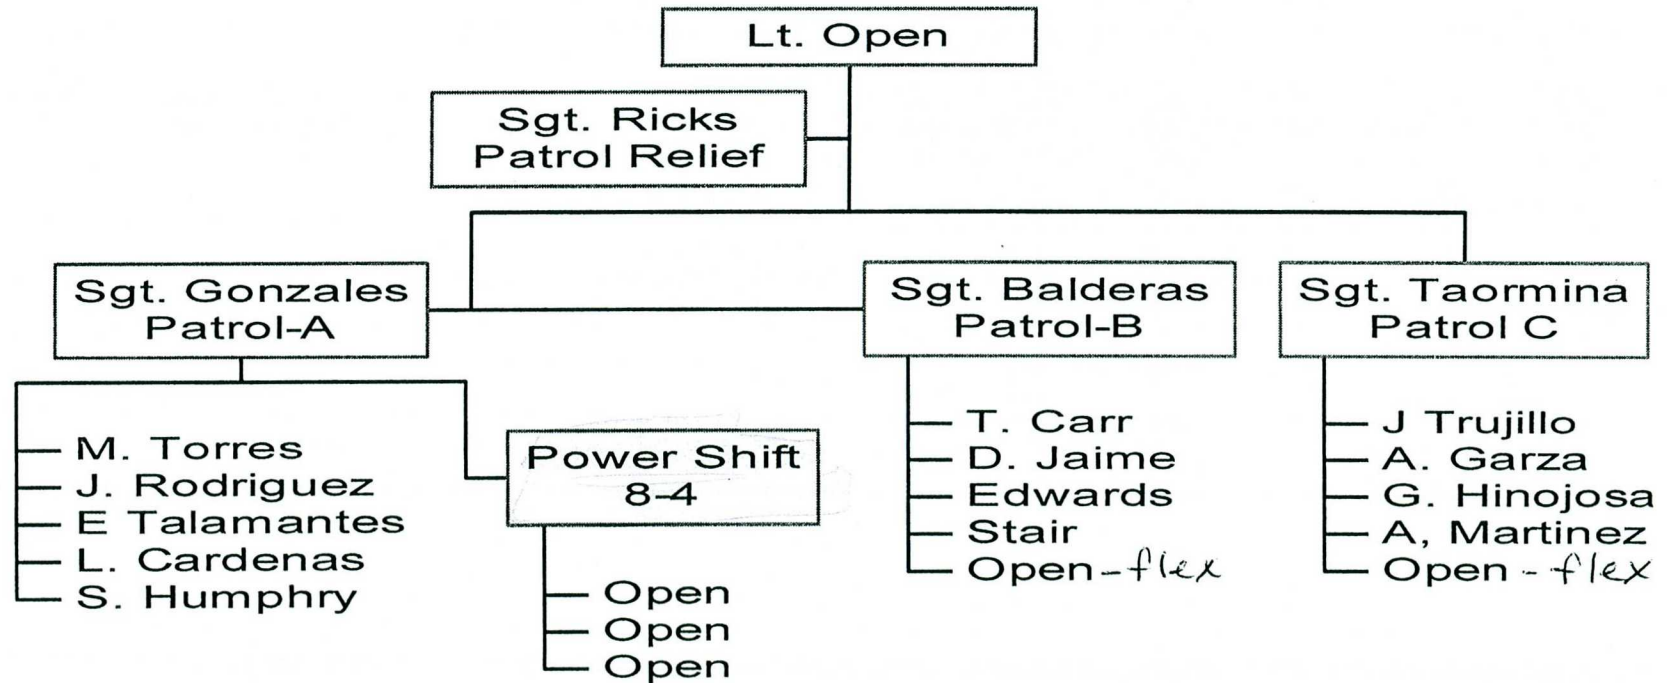

Campus Operations

Field Operations

Patrol = 18

Special Operations

7=Officers